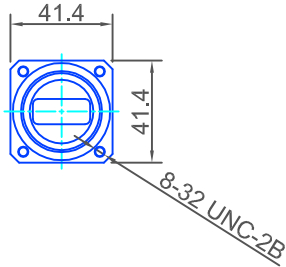

AMERICAN FLANGES

16A
CHOKE + SEALING GROOVE

UG-40B/U
(MIL-F-3922/59-006)

16B
COVER / PLAIN

UG-39 /U
(MIL-F-3922/53-001)

16Y
SEALING GROOVE

UG-39 /U *Modified*
(MIL-F-3922/53-001) *Modified*

16C
SEALING GROOVE

CPR 90 G

16D
COVER / PLAIN

CPR 90 F

EUROPEAN FLANGES

16G
CHOKE + SEALING GROOVE

154 IEC-CBR 100

16K
SEALING GROOVE

154 IEC-PBR 100

16M
COVER / PLAIN

154 IEC-UBR 100

16H
SEALING GROOVE

154 IEC-PDR 100

16L
COVER / PLAIN

154 IEC-UDR 100

**WG16
WR90
R100**