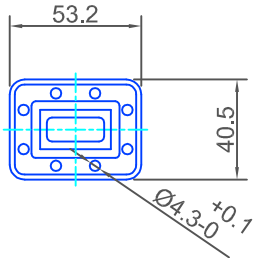

AMERICAN FLANGES

16A
CHOKE + SEALING GROOVE

UG-40B/U
(MIL-F-3922/59-006)

16B
COVER / PLAIN

UG-39 /U
(MIL-F-3922/53-001)

16Y
SEALING GROOVE

UG-39 /U *Modified*
(MIL-F-3922/53-001) *Modified*

16C
SEALING GROOVE

CPR 90 G

16D
COVER / PLAIN

CPR 90 F

EUROPEAN FLANGES

16G
CHOKE + SEALING GROOVE

154 IEC-CBR 100

16K
SEALING GROOVE

154 IEC-PBR 100

16M
COVER / PLAIN

154 IEC-UBR 100

16H
SEALING GROOVE

154 IEC-PDR 100

16L
COVER / PLAIN

154 IEC-UDR 100

**WG16
WR90
R100**