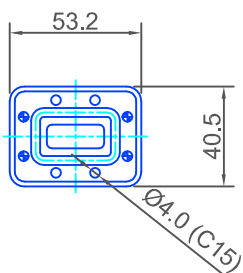

CPR 90 G

16D
COVER / PLAIN

CPR 90 F

EUROPEAN FLANGES

16G
CHOKE + SEALING GROOVE

154 IEC-CBR 100

16K
SEALING GROOVE

154 IEC-PBR 100

16M
COVER / PLAIN

154 IEC-UBR 100

16H
SEALING GROOVE

154 IEC-PDR 100

16L
COVER / PLAIN

154 IEC-UDR 100

**WG16
WR90
R100**