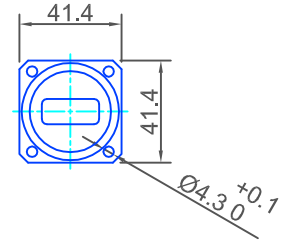

16Y
SEALING GROOVE

UG-39 /U *Modified*
(MIL-F-3922/53-001) *Modified*