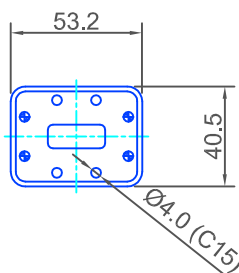

16M
COVER / PLAIN

154 IEC-UBR 100

16H
SEALING GROOVE

154 IEC-PDR 100

16L
COVER / PLAIN

154 IEC-UDR 100

**WG16
WR90
R100**