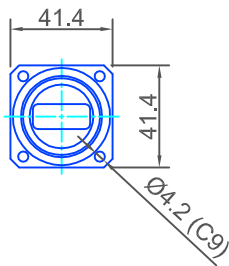

CPR 90 G

16D
COVER / PLAIN

CPR 90 F

EUROPEAN FLANGES

16G
CHOKE + SEALING GROOVE

154 IEC-CBR 100

16K
SEALING GROOVE

154 IEC-PBR 100

16M
COVER / PLAIN

154 IEC-UBR 100

16H
SEALING GROOVE

154 IEC-PDR 100

16L
COVER / PLAIN

154 IEC-UDR 100

**WG16
WR90
R100**