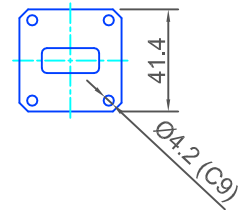

CPR 90 G

16D
COVER / PLAIN

CPR 90 F

EUROPEAN FLANGES

16G
CHOKE + SEALING GROOVE

154 IEC-CBR 100

16K
SEALING GROOVE

154 IEC-PBR 100

16M
COVER / PLAIN

154 IEC-UBR 100

16H
SEALING GROOVE

154 IEC-PDR 100

16L
COVER / PLAIN

154 IEC-UDR 100

**WG16
WR90
R100**