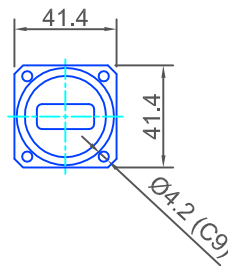

CPR 90 G

16D
COVER / PLAIN

CPR 90 F

EUROPEAN FLANGES

16G
CHOKE + SEALING GROOVE

154 IEC-CBR 100

16K
SEALING GROOVE

154 IEC-PBR 100

16M
COVER / PLAIN

154 IEC-UBR 100

16H
SEALING GROOVE

154 IEC-PDR 100

16L
COVER / PLAIN

154 IEC-UDR 100

**WG16
WR90
R100**