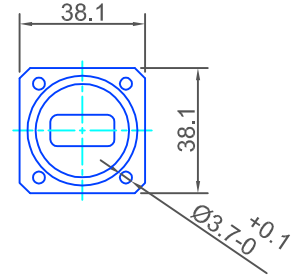

AMERICAN FLANGES

17A
CHOKE + SEALING GROOVE

MIL-F-3922/59-010

17B
COVER / PLAIN

MIL-F-3922/53-007

17Y
SEALING GROOVE

MIL-F-3922/53-007 *Modified*

EUROPEAN FLANGES

17G
CHOKE + SEALING GROOVE

154 IEC-CBR 120

17K
SEALING GROOVE

154 IEC-PBR 120

17M
COVER / PLAIN

154 IEC-UBR 120

17H
SEALING GROOVE

154 IEC-PDR 120

17L
COVER / PLAIN

154 IEC-UDR 120

**WG17
WR75
R120**