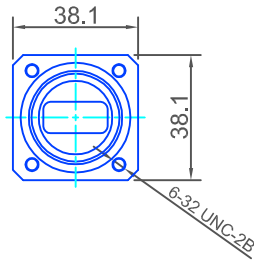

AMERICAN FLANGES

17A
CHOKE + SEALING GROOVE

MIL-F-3922/59-010

17B
COVER / PLAIN

MIL-F-3922/53-007

17Y
SEALING GROOVE

MIL-F-3922/53-007 *Modified*

EUROPEAN FLANGES

17G
CHOKE + SEALING GROOVE

154 IEC-CBR 120

17K
SEALING GROOVE

154 IEC-PBR 120

17M
COVER / PLAIN

154 IEC-UBR 120

17H
SEALING GROOVE

154 IEC-PDR 120

17L
COVER / PLAIN

154 IEC-UDR 120

**WG17
WR75
R120**