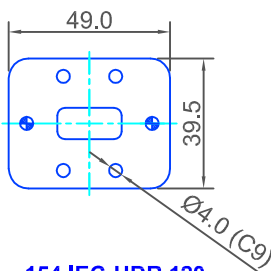

17G
CHOKE + SEALING GROOVE

154 IEC-CBR 120

17K
SEALING GROOVE

154 IEC-PBR 120

17M
COVER / PLAIN

154 IEC-UBR 120

17H
SEALING GROOVE

154 IEC-PDR 120

17L
COVER / PLAIN

154 IEC-UDR 120

**WG17
WR75
R120**