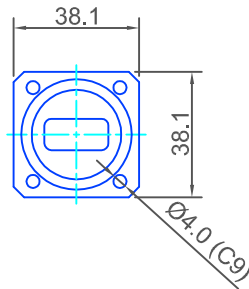

AMERICAN FLANGES

17A
CHOKE + SEALING GROOVE

MIL-F-3922/59-010

17B
COVER / PLAIN

MIL-F-3922/53-007

17Y
SEALING GROOVE

MIL-F-3922/53-007 *Modified*

EUROPEAN FLANGES

17G
CHOKE + SEALING GROOVE

154 IEC-CBR 120

17K
SEALING GROOVE

154 IEC-PBR 120

17M
COVER / PLAIN

154 IEC-UBR 120

17H
SEALING GROOVE

154 IEC-PDR 120

17L
COVER / PLAIN

154 IEC-UDR 120

**WG17
WR75
R120**