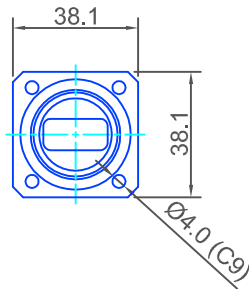

AMERICAN FLANGES

17A
CHOKE + SEALING GROOVE

MIL-F-3922/59-010

17B
COVER / PLAIN

MIL-F-3922/53-007

17Y
SEALING GROOVE

MIL-F-3922/53-007 *Modified*

EUROPEAN FLANGES

17G
CHOKE + SEALING GROOVE

154 IEC-CBR 120

17K
SEALING GROOVE

154 IEC-PBR 120

17M
COVER / PLAIN

154 IEC-UBR 120

17H
SEALING GROOVE

154 IEC-PDR 120

17L
COVER / PLAIN

154 IEC-UDR 120

**WG17
WR75
R120**