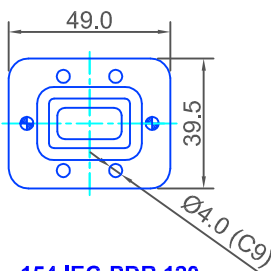

17G
CHOKE + SEALING GROOVE

154 IEC-CBR 120

17K
SEALING GROOVE

154 IEC-PBR 120

17M
COVER / PLAIN

154 IEC-UBR 120

17H
SEALING GROOVE

154 IEC-PDR 120

17L
COVER / PLAIN

154 IEC-UDR 120

**WG17
WR75
R120**