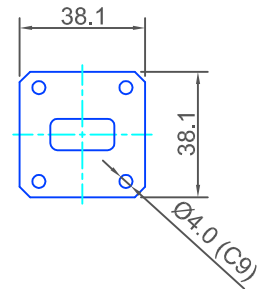

17G
CHOKE + SEALING GROOVE

154 IEC-CBR 120

17K
SEALING GROOVE

154 IEC-PBR 120

17M
COVER / PLAIN

154 IEC-UBR 120

17H
SEALING GROOVE

154 IEC-PDR 120

17L
COVER / PLAIN

154 IEC-UDR 120

**WG17
WR75
R120**