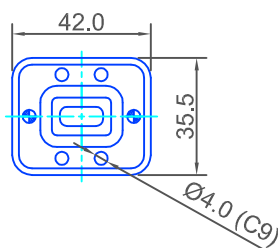

## EUROPEAN FLANGES

**19G**  
CHOKE + SEALING GROOVE

154 IEC-CBR 180

**19K**  
SEALING GROOVE

154 IEC-PBR 180

**19M**  
COVER / PLAIN

154 IEC-UBR 180

**19H**  
SEALING GROOVE

154 IEC-PDR 180

**19L**  
COVER / PLAIN

154 IEC-UDR 180