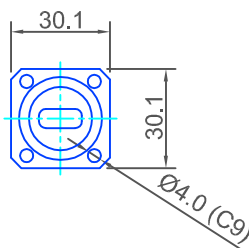

## EUROPEAN FLANGES

**19G**  
CHOKE + SEALING GROOVE

154 IEC-CBR 180

**19K**  
SEALING GROOVE

154 IEC-PBR 180

**19M**  
COVER / PLAIN

154 IEC-UBR 180

**19H**  
SEALING GROOVE

154 IEC-PDR 180

**19L**  
COVER / PLAIN

154 IEC-UDR 180