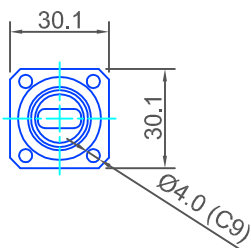

## EUROPEAN FLANGES

**19G**  
CHOKE + SEALING GROOVE

154 IEC-CBR 180

**19K**  
SEALING GROOVE

154 IEC-PBR 180

**19M**  
COVER / PLAIN

154 IEC-UBR 180

**19H**  
SEALING GROOVE

154 IEC-PDR 180

**19L**  
COVER / PLAIN

154 IEC-UDR 180