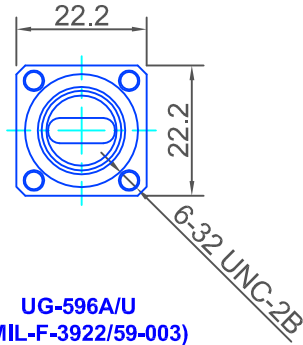

AMERICAN FLANGES

20A
CHOKE + SEALING GROOVE

20B
COVER / PLAIN

20Y
SEALING GROOVE

EUROPEAN FLANGES

20G
CHOKE + SEALING GROOVE

20K
SEALING GROOVE

20M
COVER / PLAIN