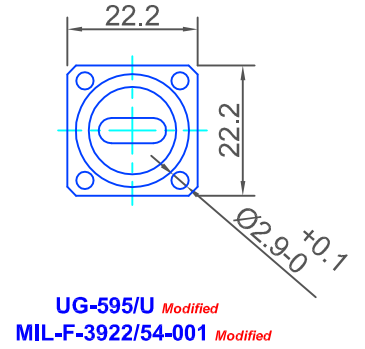

AMERICAN FLANGES

20A
CHOKE + SEALING GROOVE

20B
COVER / PLAIN

20Y
SEALING GROOVE

EUROPEAN FLANGES

20G
CHOKE + SEALING GROOVE

20K
SEALING GROOVE

20M
COVER / PLAIN