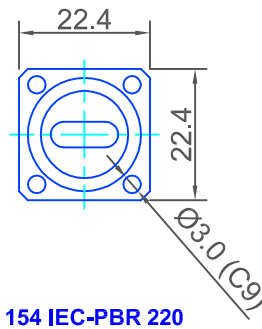

AMERICAN FLANGES

20A
CHOKE + SEALING GROOVE

20B
COVER / PLAIN

20Y
SEALING GROOVE

EUROPEAN FLANGES

20G
CHOKE + SEALING GROOVE

20K
SEALING GROOVE

20M
COVER / PLAIN