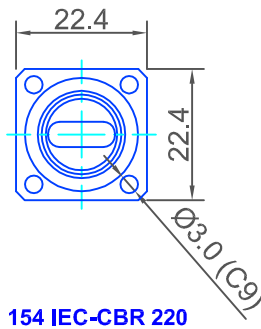

AMERICAN FLANGES

20A
CHOKE + SEALING GROOVE

20B
COVER / PLAIN

20Y
SEALING GROOVE

EUROPEAN FLANGES

20G
CHOKE + SEALING GROOVE

20K
SEALING GROOVE

20M
COVER / PLAIN