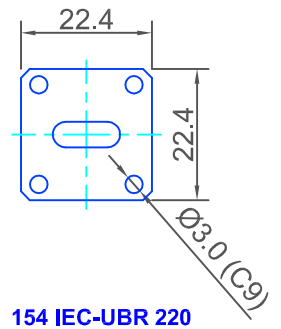

AMERICAN FLANGES

20A
CHOKE + SEALING GROOVE

20B
COVER / PLAIN

20Y
SEALING GROOVE

EUROPEAN FLANGES

20G
CHOKE + SEALING GROOVE

20K
SEALING GROOVE

20M
COVER / PLAIN